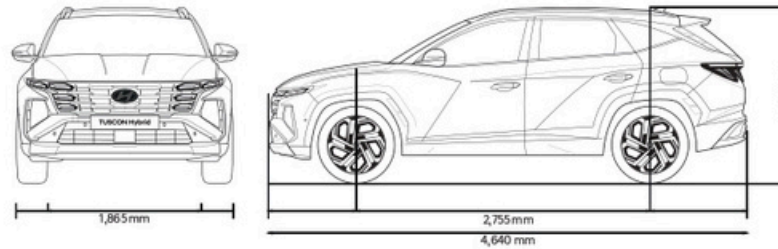

Dimensions

4 YEAR 100,000 km
Warranty Coverage

8 YEAR 160,000 km
Battery Warranty