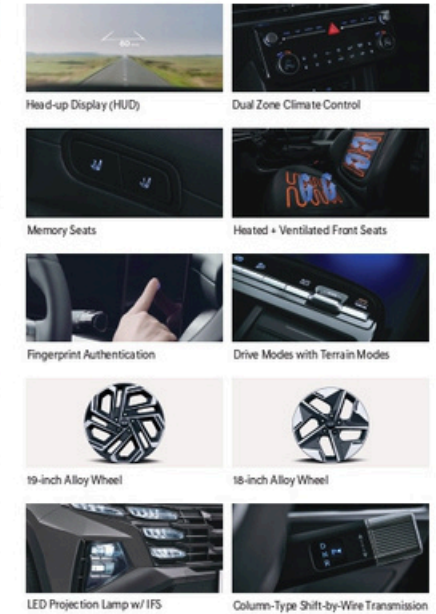

Specifications

Type	TUCSON Hybrid Smart	TUCSON Hybrid Signature
Specifications		
Drive	FWD	AWD
Terrain Modes	x	Snow, Mud, Sand
Exterior L x W x H (mm)	4640 x 1865 x 1665	
Long Wheelbase (mm)	2755	
Ground Clearance (mm)	181	
Combined Max. Power (HP)	232	
Combined Max. Torque (Nm)	367	
Battery Type	Lithium ion	
Battery Power Output	64 kW	
Features		
Hyundai SmartSense	20+ ADAS features	
Heater & Air Conditioner	Dual Zone Climate Control	
Head-up Display (HUD)	x	o
Memory Seats	x	o
Heated & Ventilated Seats (FR)	x	o
Fingerprint (AVN Authentication + Engine Start)	x	o
Wheel Type & Size	18-inch Alloy Wheel	19-inch Alloy Wheel
Headlamp	Multifaceted Reflector w/ Static Bending Light	Projection Lamp w/ Intelligent Front-lighting System

Key Features