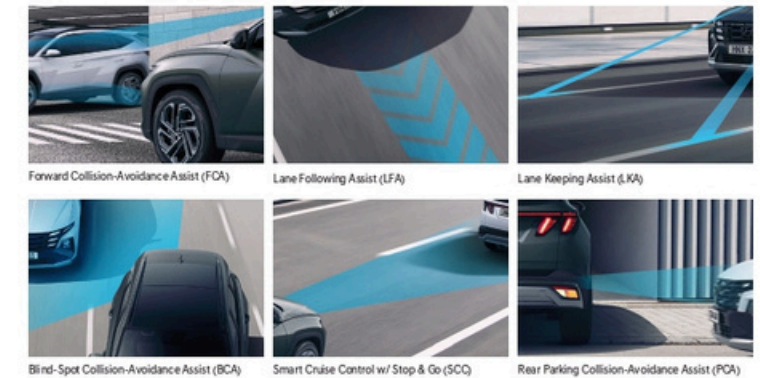

Hyundai SmartSense

• Specifications, features, and equipment are based on internal testing.