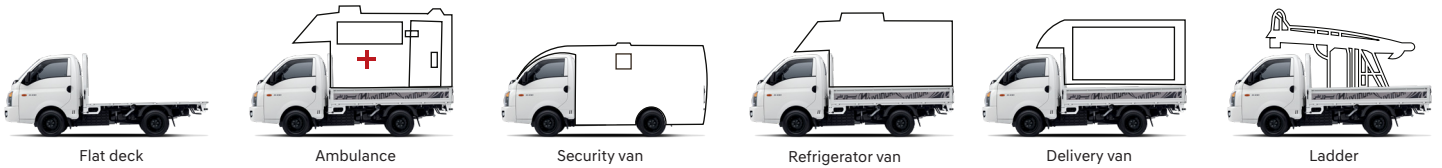

Applications

Freight & Insurance would be charged separately, at actual.